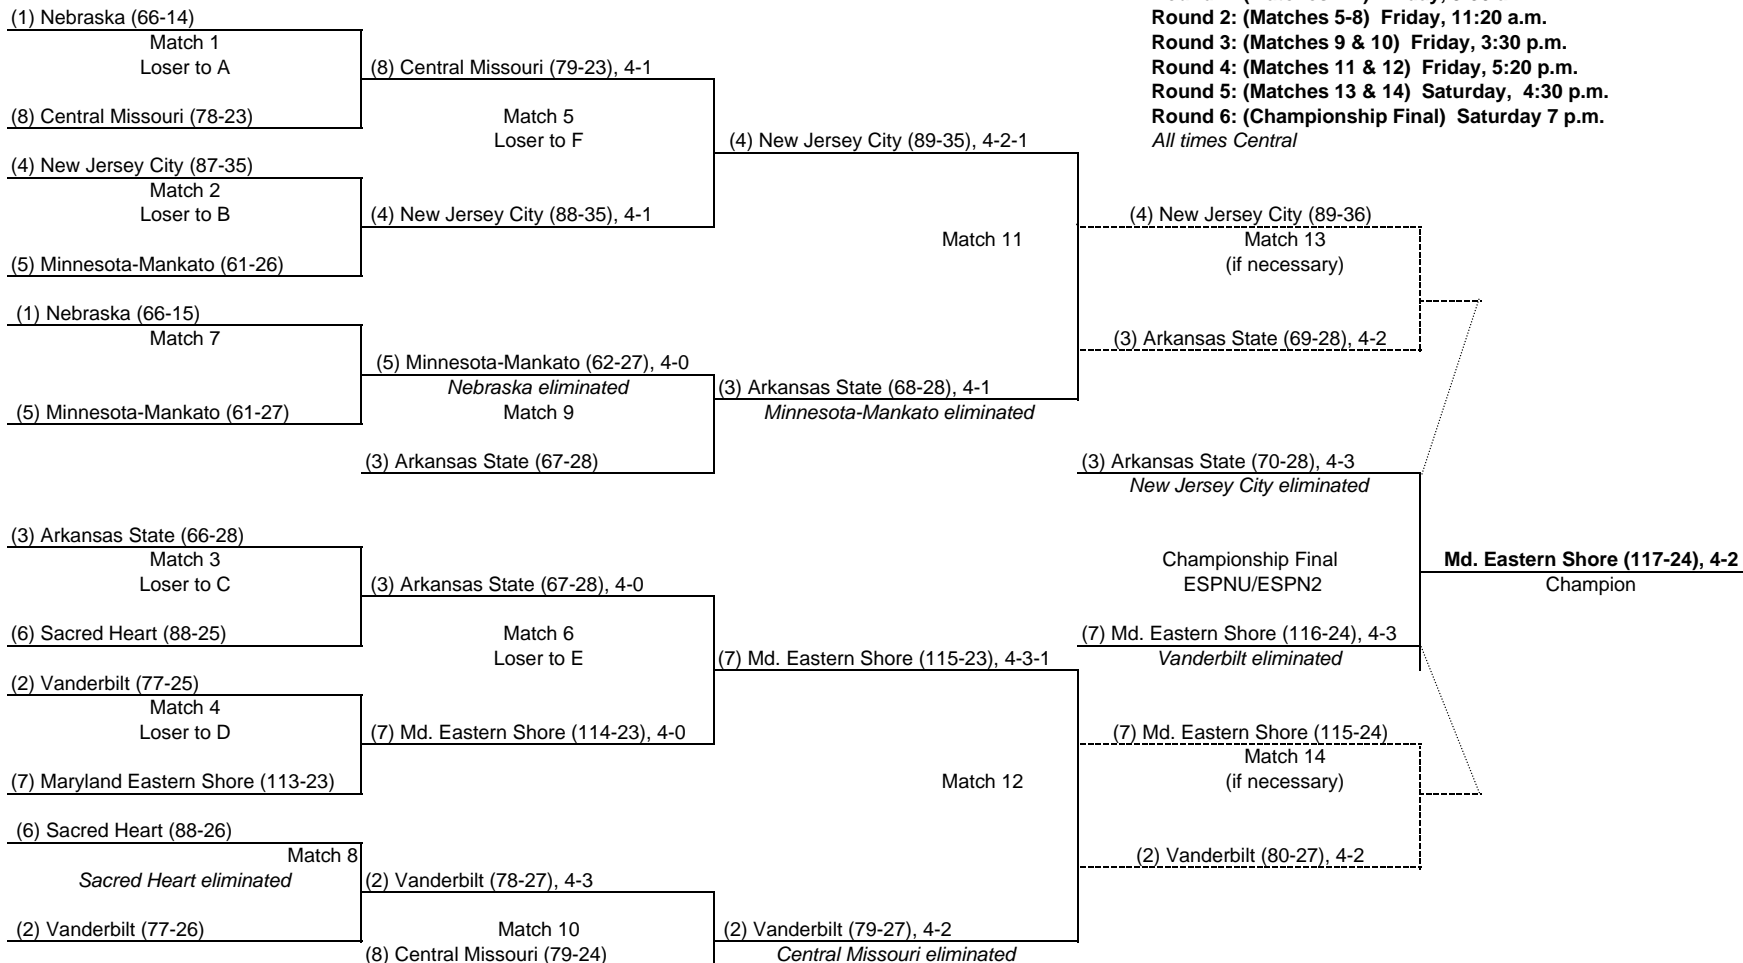

2008 National Collegiate WOMEN'S BOWLING CHAMPIONSHIP

Round 1: (Matches 1-4) Friday, 9:30 a.m.
Round 2: (Matches 5-8) Friday, 11:20 a.m.
Round 3: (Matches 9 & 10) Friday, 3:30 p.m.
Round 4: (Matches 11 & 12) Friday, 5:20 p.m.
Round 5: (Matches 13 & 14) Saturday, 4:30 p.m.
Round 6: (Championship Final) Saturday 7 p.m.
All times Central

Bracket note:

Championship Match will be broadcast LIVE on ESPNU and on April 15 at 4 p.m. ET on ESPN2

1. If the winner of Match 9 defeats the winner of Match 5, then Match 13 is necessary.
2. If the winner of Match 10 defeats the winner of Match 6, then Match 14 is necessary.

*Note: The NCAA Women's Bowling Committee reserves the right to revise the schedule (i.e., match times) when necessary.

ALL TIMES ARE LOCAL (EASTERN) TIME