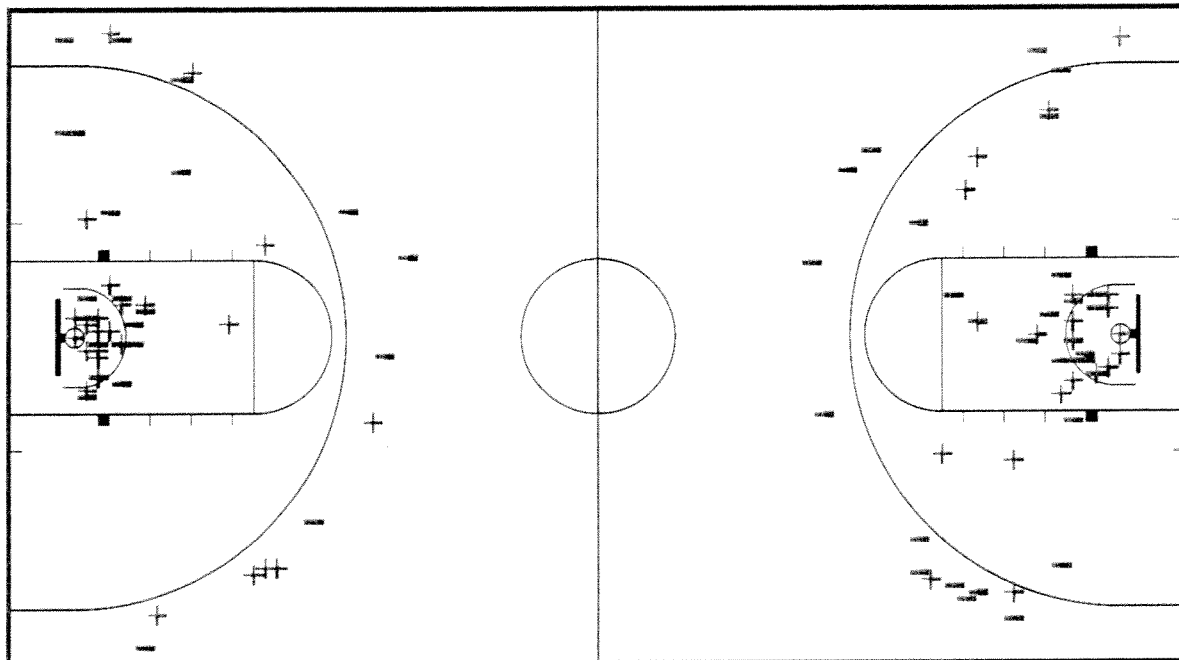

Official Basketball Shot Chart - Final
Cincinnati at Ohio State
12/02/18 Value City Arena, Columbus, Ohio
2018-19 Women's Basketball

Game Time: 2:00 PM
Game Duration: 1:48
Attendance: 4,825

Officials: Frank Steratore, Erika Herriman-Camarota, Brad Maxey

Players => All FG Types => All; Results => All;

Players => All FG Types => All; Results => All;

Ohio State

Cincinnati

Ohio State	WA	%
Field Goals	26/49	53
2 Points	19/34	56
3 Points	7/15	47
Free Throws	10/24	42

Cincinnati	WA	%
Field Goals	21/54	39
2 Points	18/40	45
3 Points	3/14	21
Free Throws	11/19	58