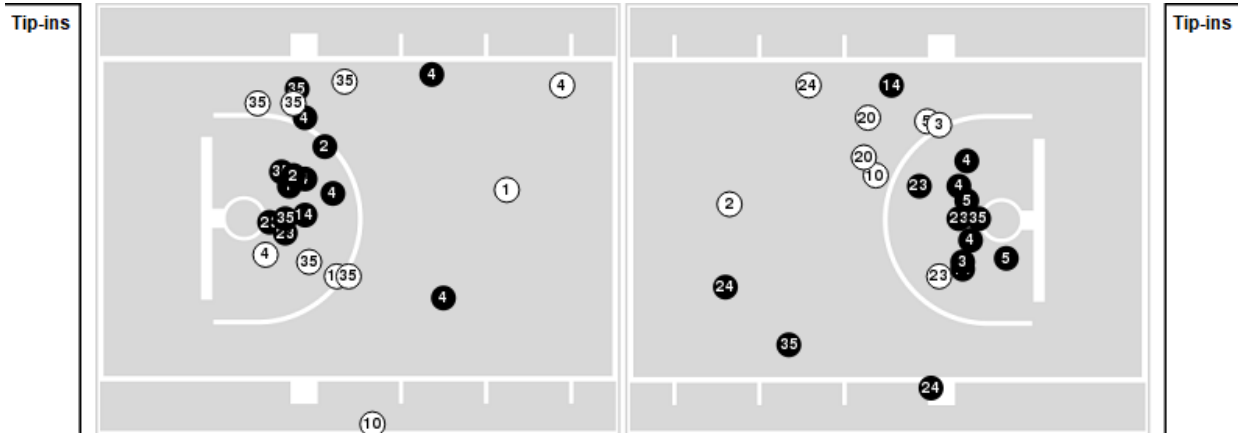

Blow Up Chart

● Made ○ Missed N - Player Number

Ohio State	M/A	%
Field Goals	40/71	56
2 Points	30/51	59
3 Points	10/20	50
Free Throws	4/11	36

Ohio State	M/A	%
Points in the Paint	54 (27 / 44)	61
Fast Break Points	15 (7/7)	100
Second Chance Points	11 (5/10)	50
Effective FG%	63