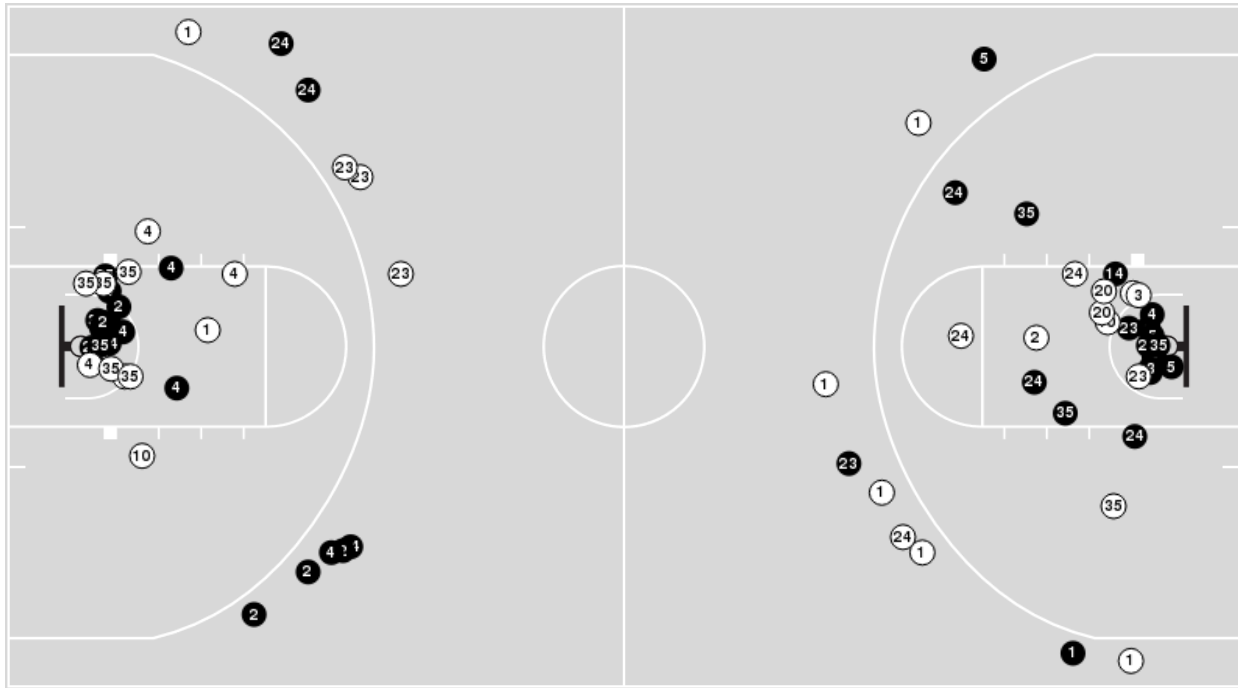

Officials: Brad Maxey, Tiara Cruse, Kalei Enterline

Players => 0, 1, 2, 3, 4, 5, 10, 14, 20, 21, 23, 24, 35 FG Types=>AllResults=>All

Ohio State

All Field Goals