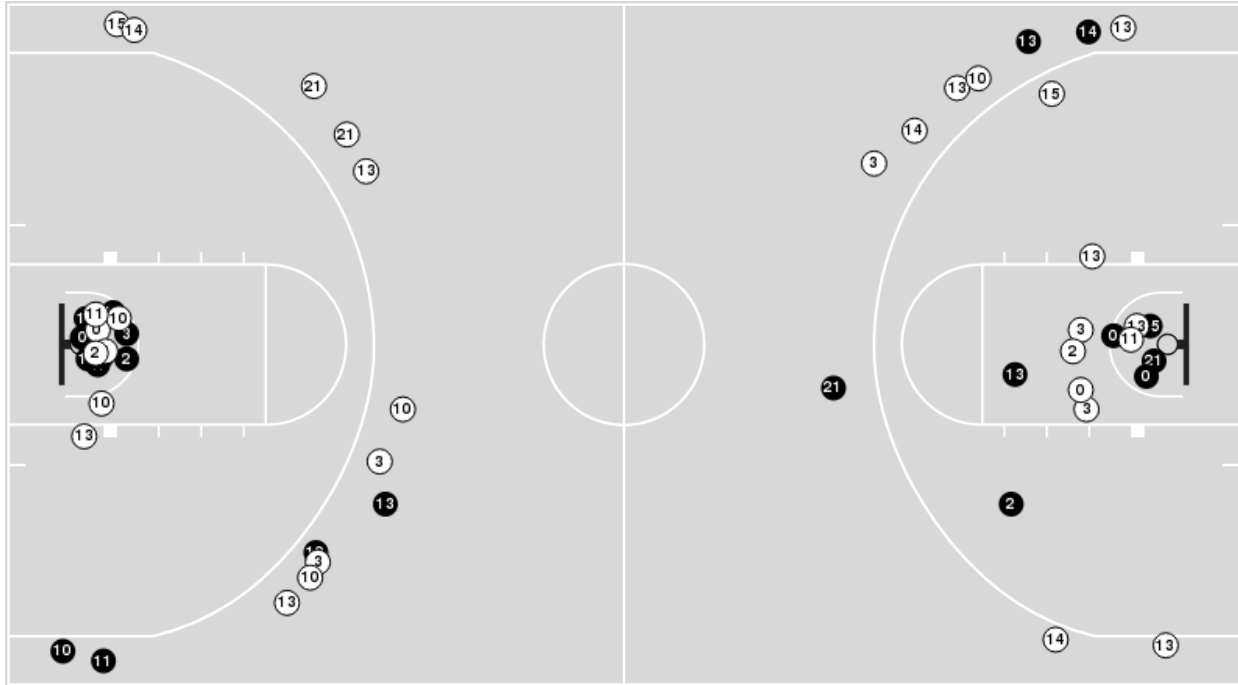

Players => 00, 2, 3, 5, 10, 11, 13, 14, 15, 20, 21, 22, 33FG Types=>AllResults=>All

Mount St. Mary's

All Field Goals