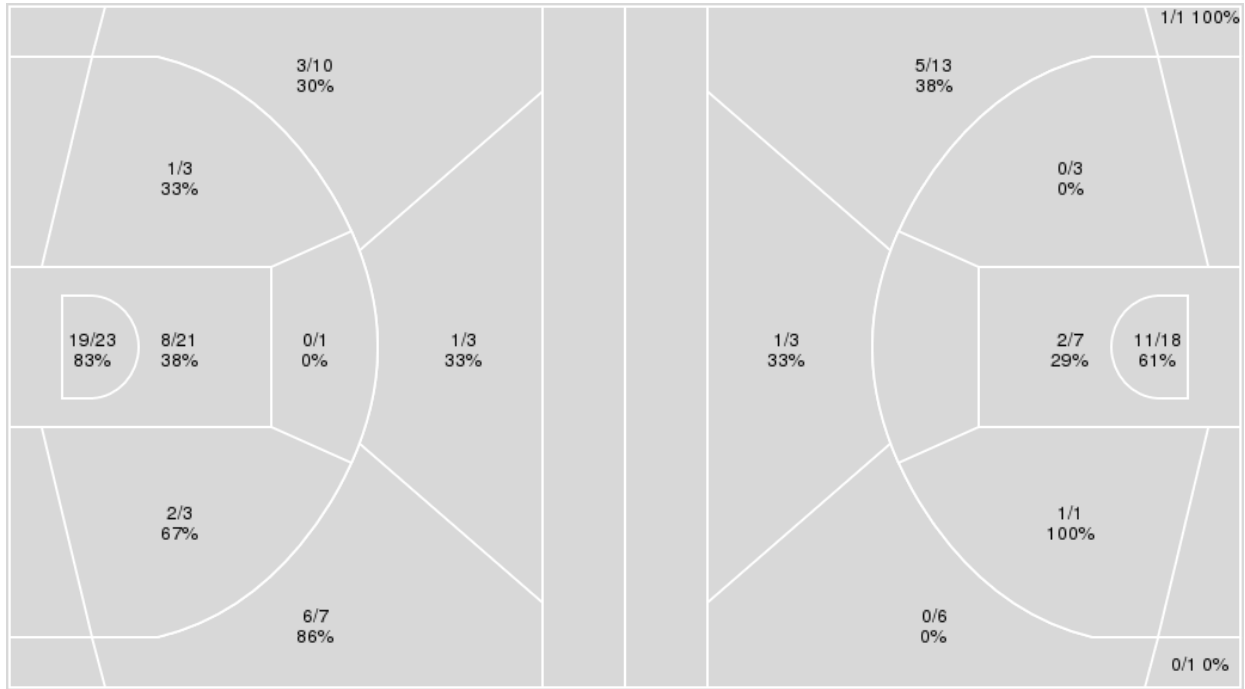

Officials: Brad Maxey, Tiara Cruse, Kalei Enterline

{ Players => 0, 1, 2, 3, 4, 5, 10, 14, 20, 21, 23, 24, 35; } FG Types => All; Results => All;

{ Players => 00, 2, 3, 5, 10, 11, 13, 14, 15, 20, 21, 22, 33; } FG Types => All; Results => All;

Ohio State

Mount St. Mary's

Ohio State	M/A	%
Field Goals	40/71	56
2 Points	30/51	59
3 Points	10/20	50
Free Throws	4/11	36

Mount St. Mary's	M/A	%
Field Goals	21/53	40
2 Points	14/29	48
3 Points	7/24	29
Free Throws	1/2	50