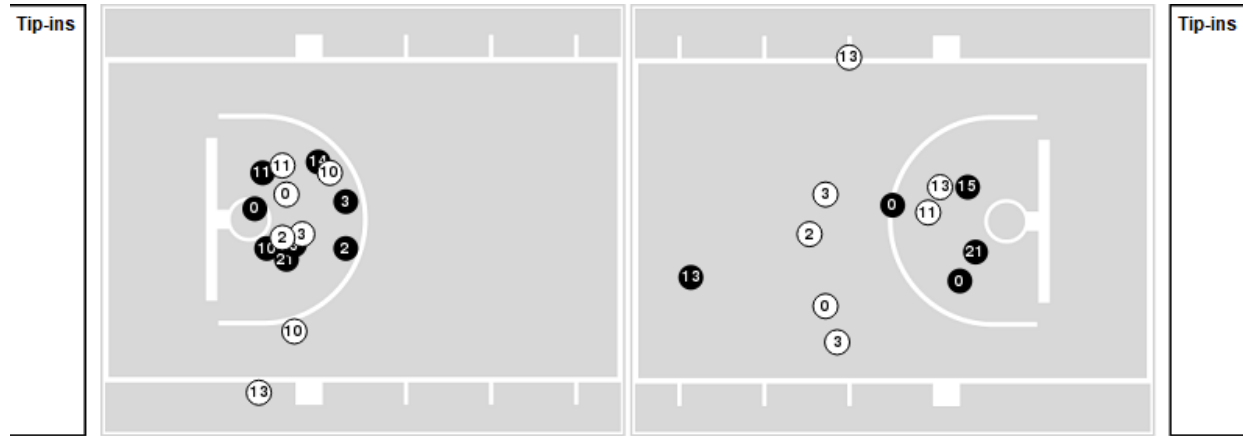

Blow Up Chart

● Made   ○ Missed   N - Player Number

Mount St. Mary's	M/A	%
Field Goals	21/53	40
2 Points	14/29	48
3 Points	7/24	29
Free Throws	1/2	50

Mount St. Mary's	M/A	%
Points in the Paint	26 (13 / 25)	52
Fast Break Points	0 (0/0)	0
Second Chance Points	2 (1/1)	100
Effective FG%	46